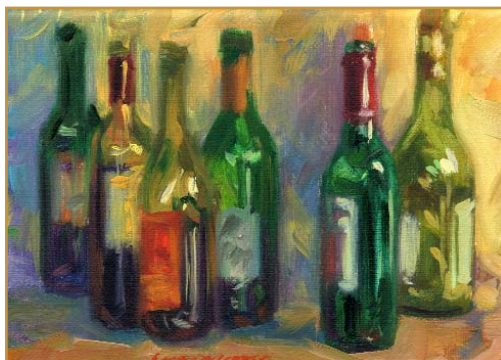

LISA PALOMBO

Mini Giclee Fine Art Prints

“Poppy Beach”

“Summer Sailing”

“Coneflowers”

“Black Eyed Susans”

Mini Giclee Fine Art Prints are printed on canvas. They are all 5”x7” unframed. Framed minis vary. Please contact us for sample frames.

“Summer Garden #1”

“Summer Garden #2”

“After the Party”

“Bowl of Cherries”