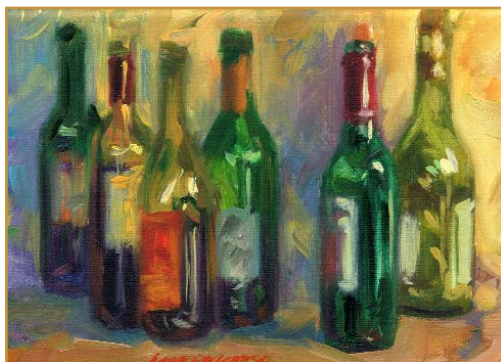

## Mini Giclee Fine Art Prints

“Poppy Beach”

“Summer Sailing”

“Coneflowers”

“Black Eyed Susans”

Mini Giclee Fine Art Prints are printed on canvas. They are all 5”x7” unframed. Framed minis vary. Please contact us for sample frames.

“Summer Garden #1”

“Summer Garden #2”

“After the Party”

“Bowl of Cherries”